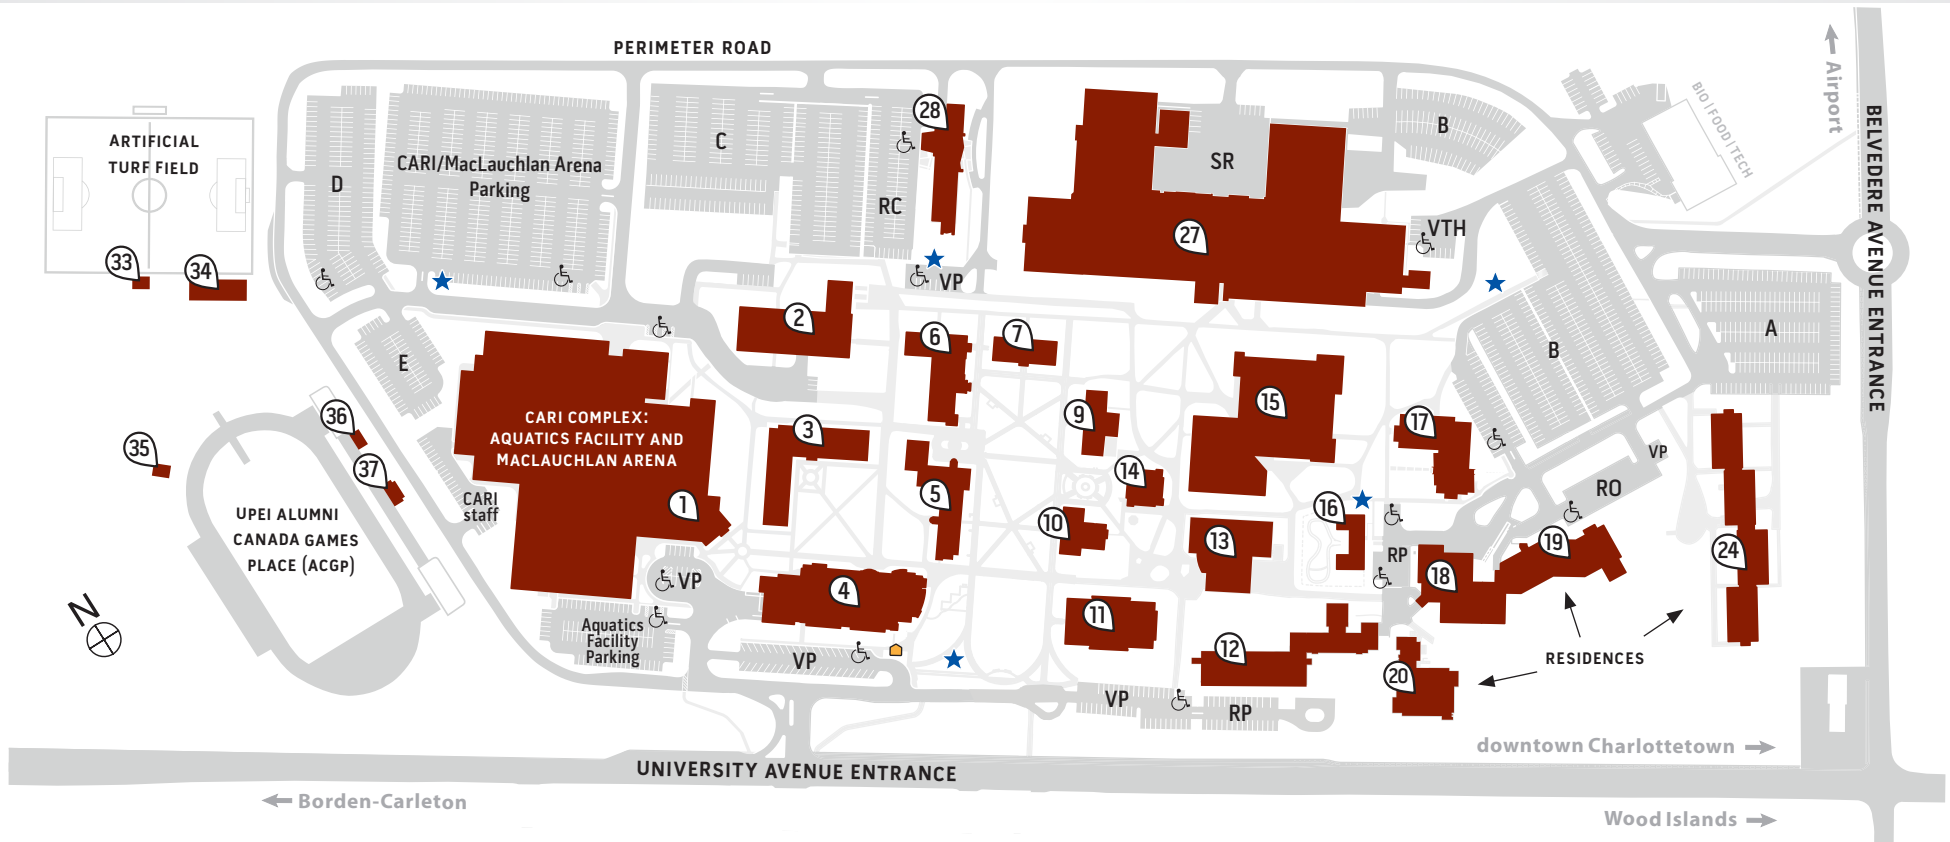

UNIVERSITY OF PRINCE EDWARD ISLAND » CAMPUS MAP

550 University Avenue, Charlottetown, Prince Edward Island, Canada C1A 4P3 upepei.ca

CAMPUS BUILDINGS

- | | |
|-----------------------------------------|---------------------------------------------------|
| 1 Chi-Wan Young Sports Centre (YSC) | 16 Campus Kids Child Care Centre |
| 2 Central Utility Building (CUB) | 17 K.C. Irving Chemistry Centre (ICC) |
| 3 Health Sciences Building (HSB) | 18 Wanda Wyatt Dining Hall (WDH) |
| 4 W.A. Murphy Student Centre (MSC) | 19 Bill and Denise Andrew Hall (AH) |
| 5 Main Building (MB) | 20 Bernardine Hall (BEH) |
| 6 Steel Building (SB) | 24 Blanchard Hall (BLH) |
| 7 Dalton Hall (DH) | 27 Atlantic Veterinary College (AVC) |
| 9 Memorial Hall (MH) | 28 Regis and Joan Duffy Research Centre (DRC) |
| 10 Cass Science Hall (CSH) | 33 Artificial Turf Field Announcers' Building |
| 11 Kelley Memorial Building (KMB) | 34 Clubhouse |
| 12 Don and Marion McDougall Hall (MCDH) | 35 Alumni Canada Games Place Storage Building |
| 13 Duffy Science Centre (DSC) | 36 Alumni Canada Games Place Announcers' Building |
| 14 Chaplaincy Centre (CC) | 37 Alumni Canada Games Place VIP Building |
| 15 Robertson Library (RL) | |

PARKING

- | | |
|------------------------------------------------------|----------------------------------|
| A General & Overnight
During Winter Months | ♿ Accessible |
| B General & Designated | RO Residence Only |
| C Designated | VP Visitor Metered * |
| D General | RP Reserved |
| E General | SR Shipping and Receiving |
| VTH Teaching Hospital Clients | RC Research Centre |
| ★ EMERGENCY CALL STATION | 🏠 BUS SHELTER |
- * UPEI parking pass not required